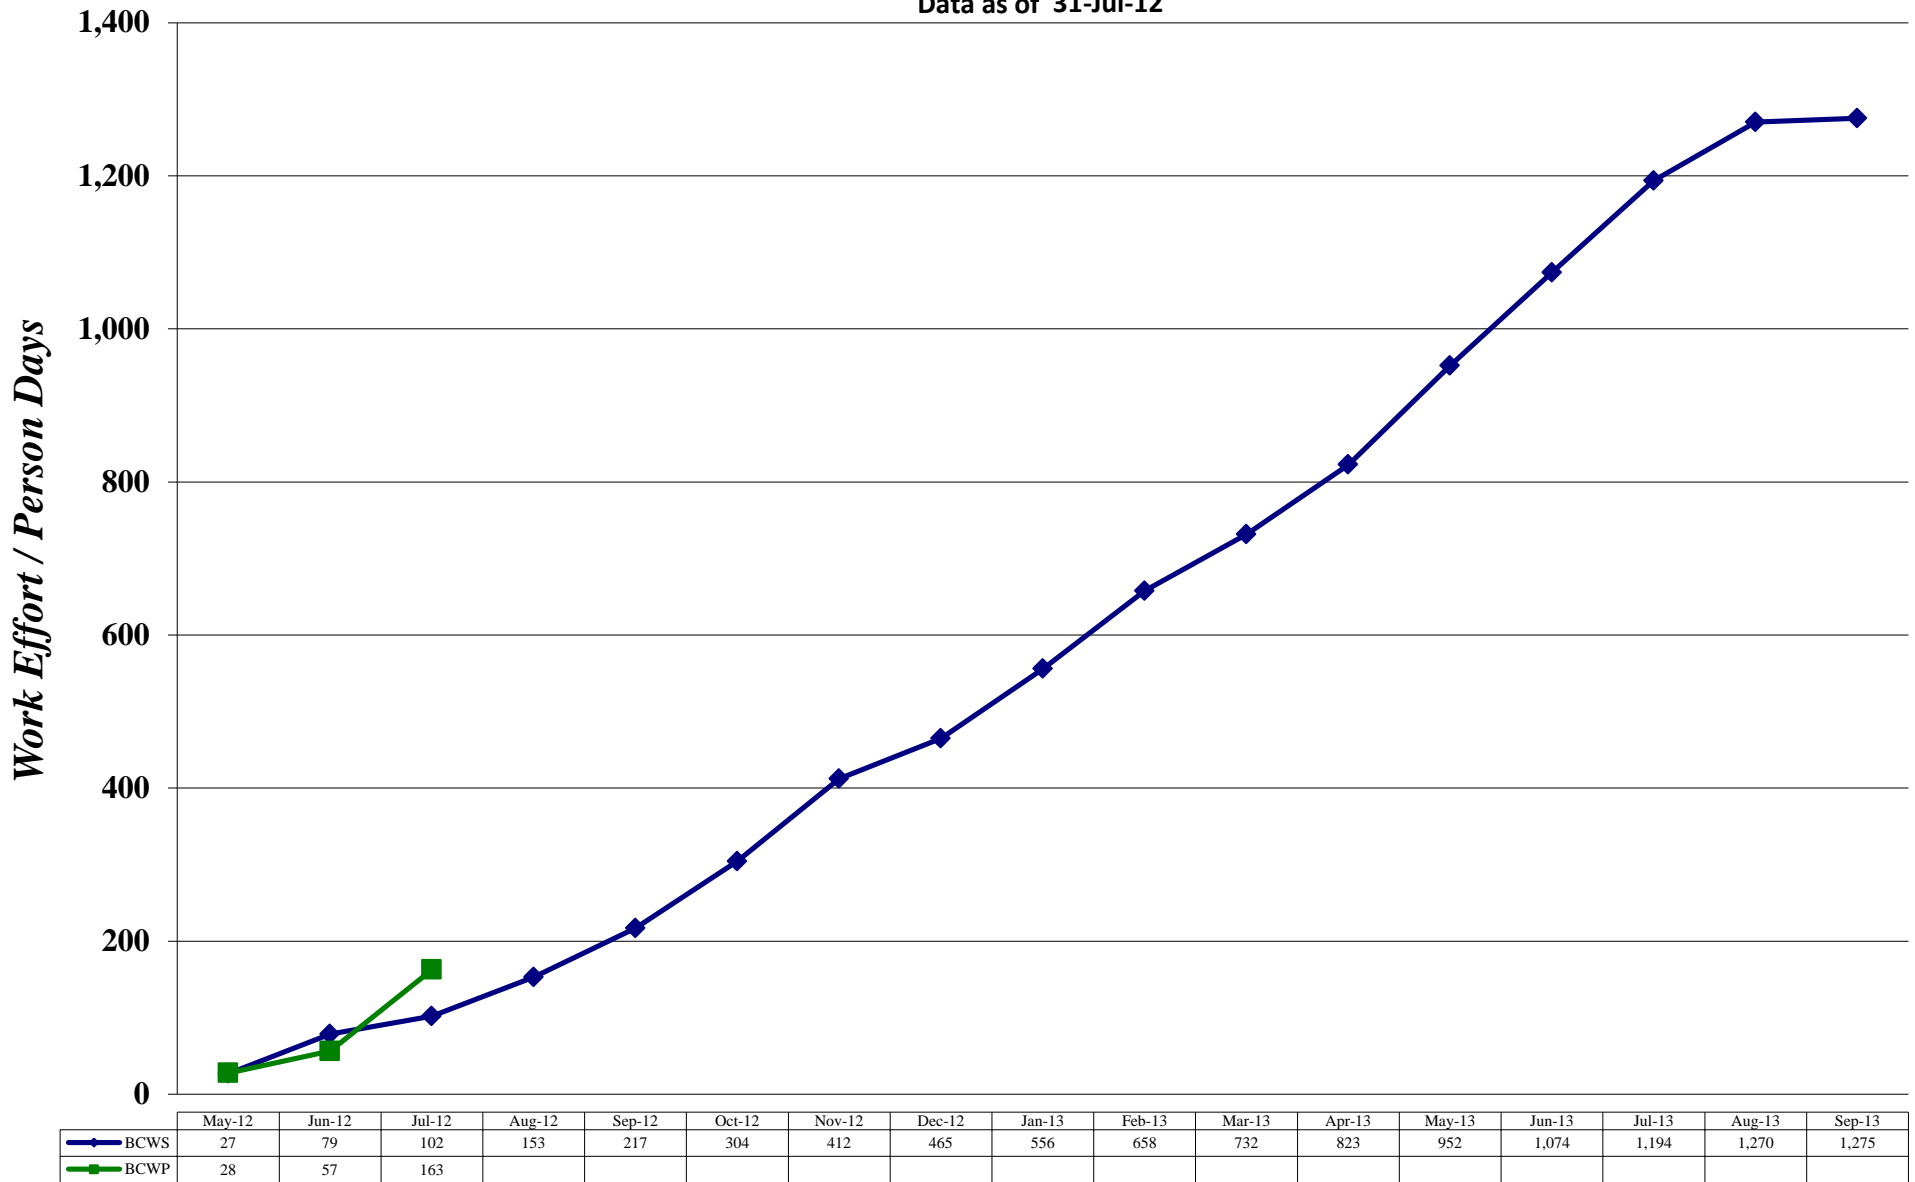

LSD 1.24.1 Hall A Maintenance and Upgrade EV Chart

Data as of 31-Jul-12