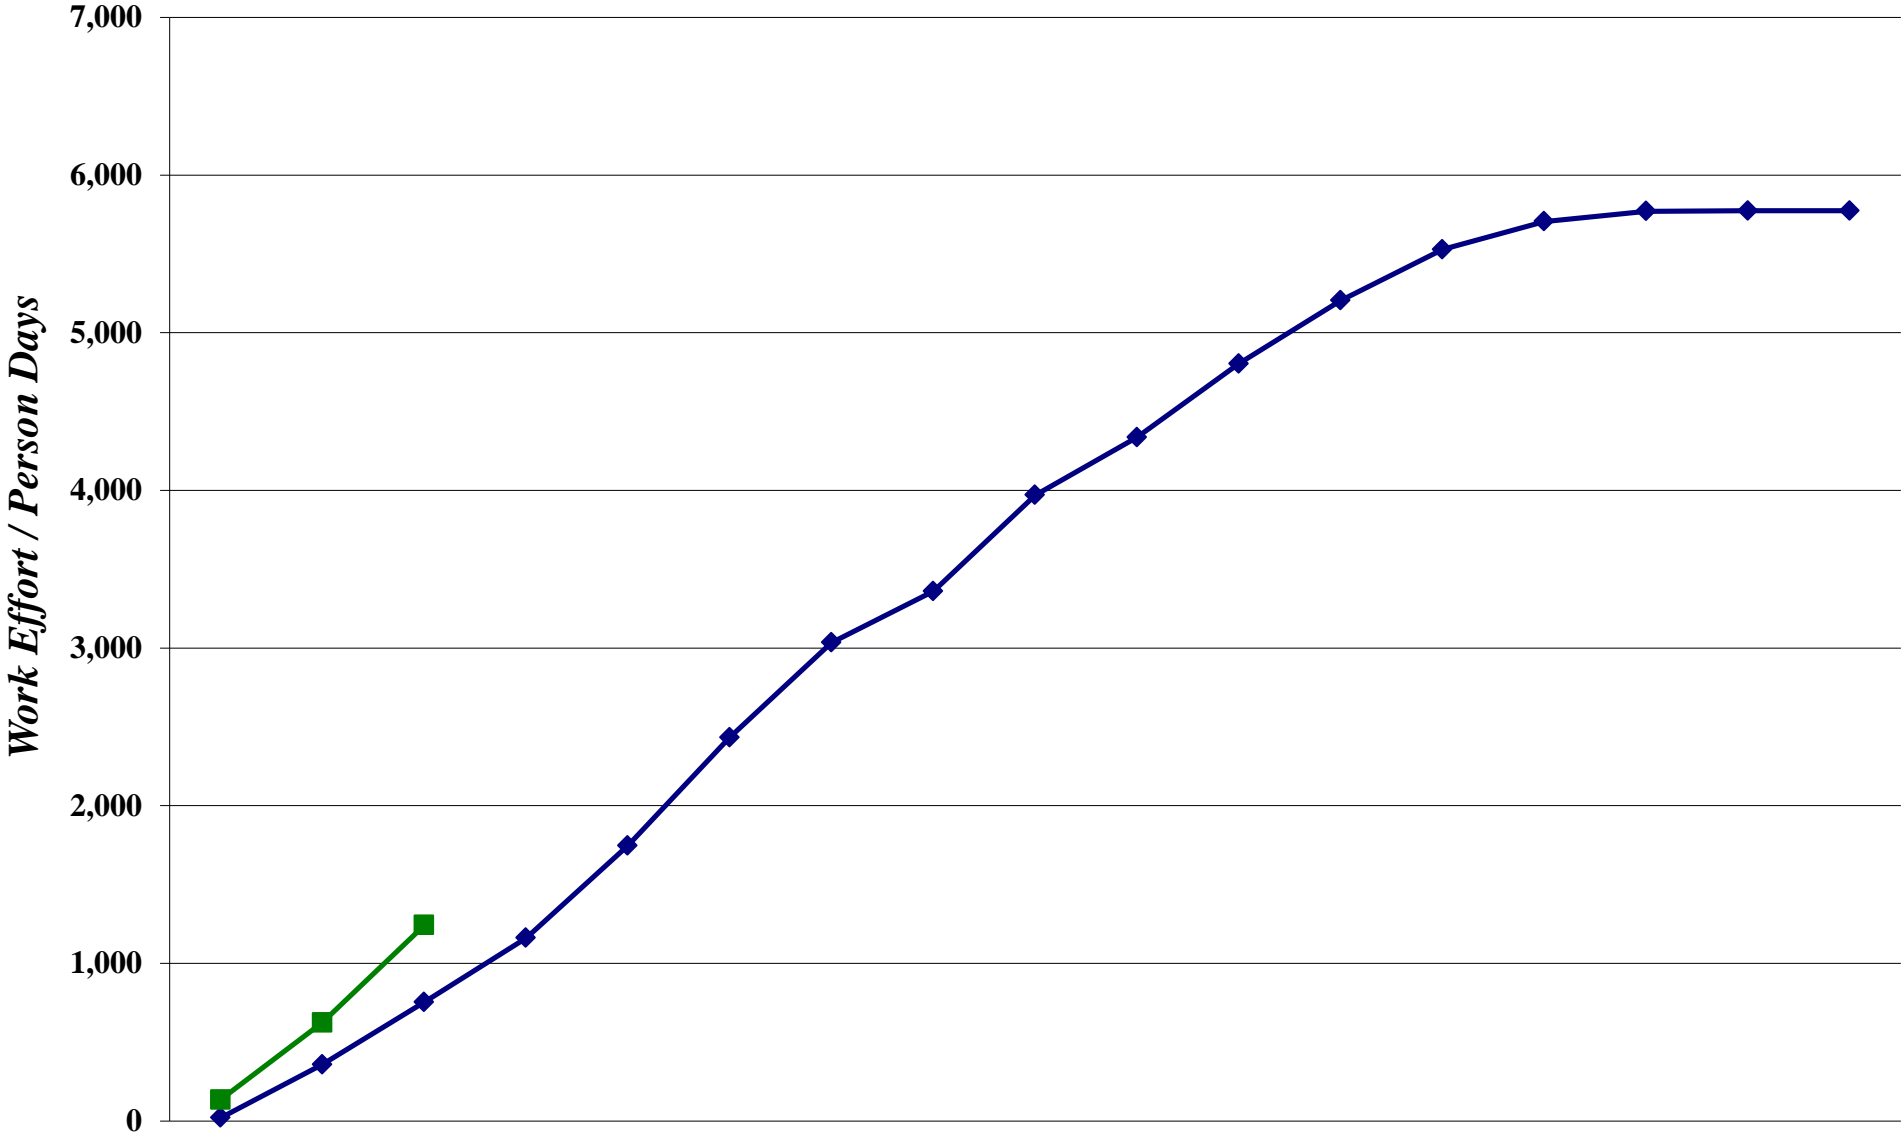

LSD Project Total EV Chart

Data as of 31-Jul-12

LSD 1.3 Accelerator EV Chart

Data as of 31-Jul-12

	May-12	Jun-12	Jul-12	Aug-12	Sep-12	Oct-12	Nov-12	Dec-12	Jan-13	Feb-13	Mar-13	Apr-13	May-13	Jun-13	Jul-13	Aug-13	Sep-13
BCWS	950	2,364	3,923	5,476	6,930	8,563	10,064	11,099	12,536	13,633	14,845	15,887	16,885	17,495	17,946	18,279	18,471
BCWP	2,302	5,949	6,939														

LSD 1.3.2 Power Systems EV Chart

Data as of 31-Jul-12

LSD 1.3.3 Cryogenics EV Chart

Data as of 31-Jul-12

LSD 1.3.4 Beam Transport EV Chart

Data as of 31-Jul-12

LSD 1.5 Hall D Maintenance and Upgrade EV Chart

Data as of 31-Jul-12

	May-12	Jun-12	Jul-12	Aug-12	Sep-12	Oct-12	Nov-12	Dec-12	Jan-13	Feb-13	Mar-13	Apr-13	May-13	Jun-13	Jul-13	Aug-13	Sep-13
BCWS	419	660	1,005	1,271	1,406	1,704	1,986	2,145	2,382	2,596	2,792	3,002	3,219	3,328	3,401	3,493	3,537
BCWP	166	225	327														