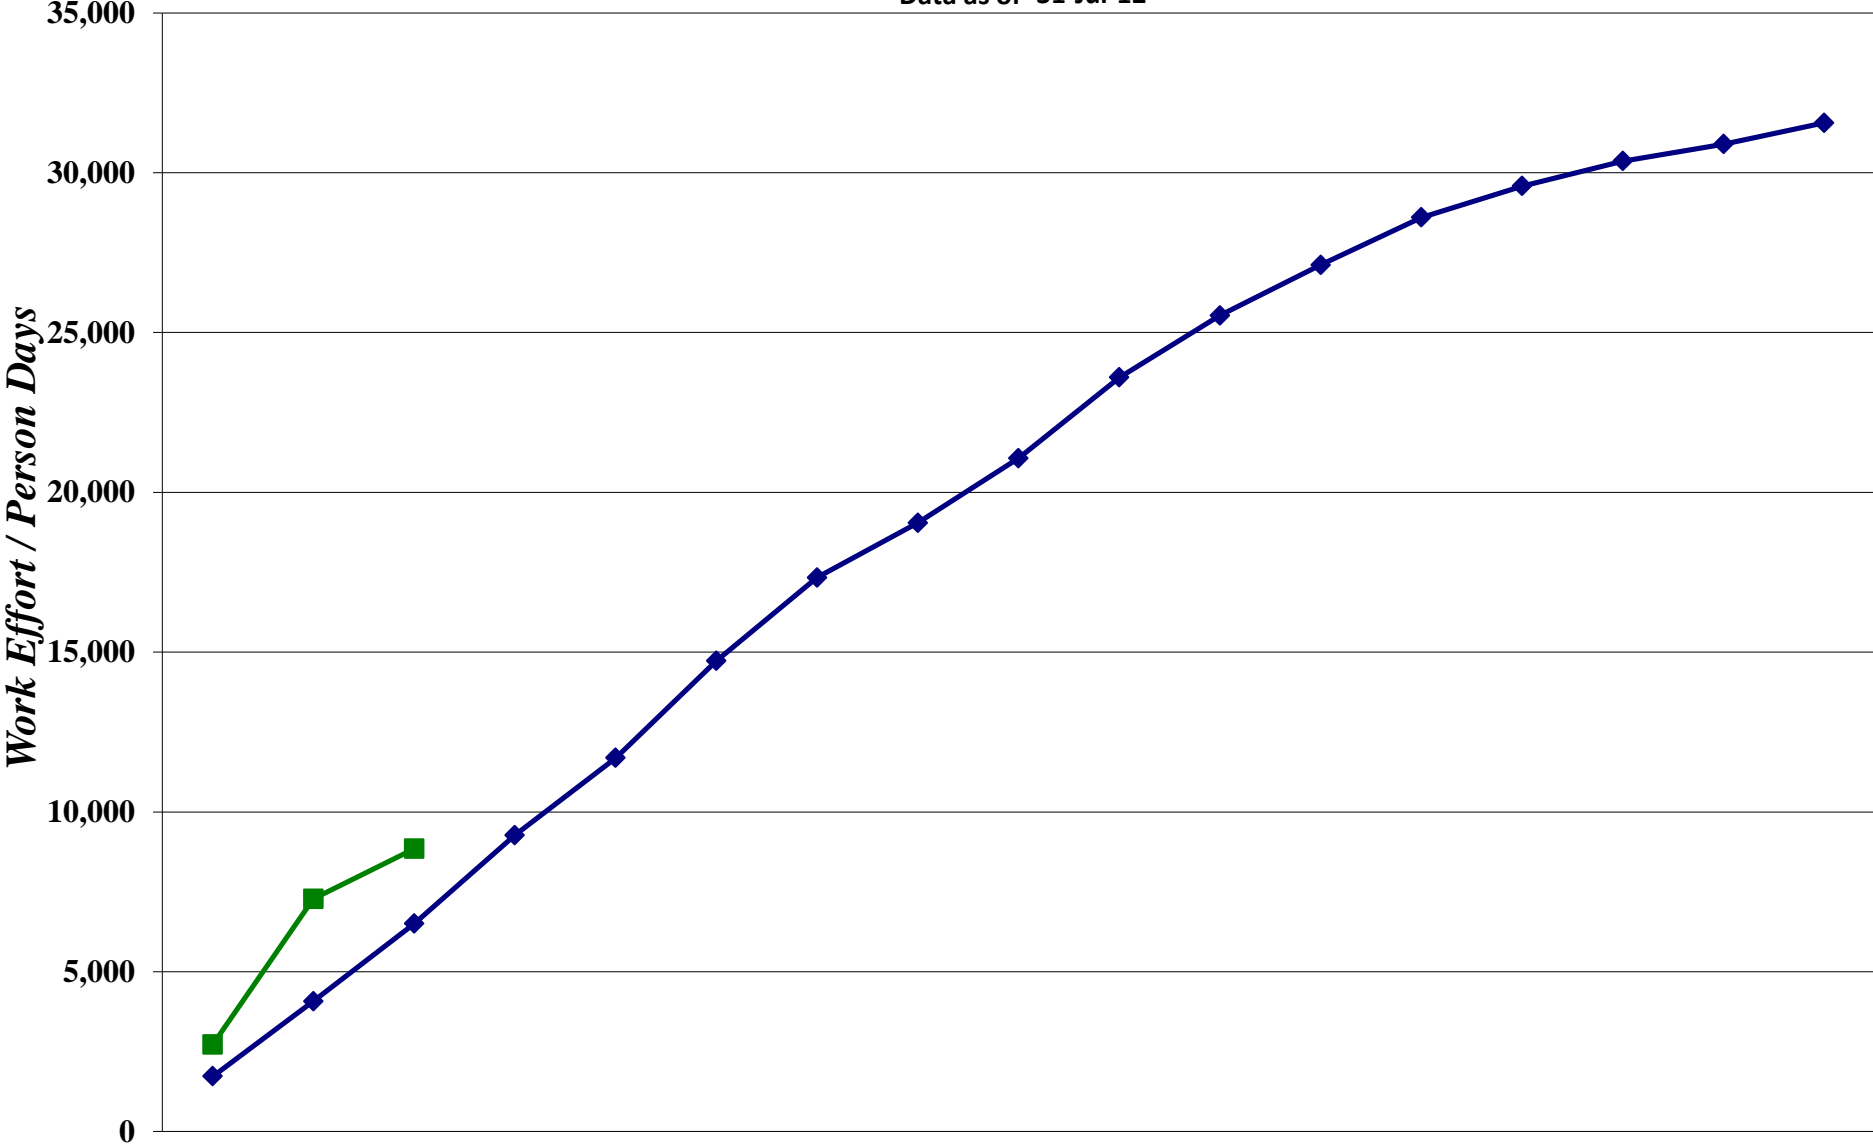

LSD Project Total EV Chart

Data as of 31-Jul-12

LSD 1.3 Accelerator EV Chart

Data as of 31-Jul-12

	May-12	Jun-12	Jul-12	Aug-12	Sep-12	Oct-12	Nov-12	Dec-12	Jan-13	Feb-13	Mar-13	Apr-13	May-13	Jun-13	Jul-13	Aug-13	Sep-13
BCWS	950	2,364	3,923	5,476	6,930	8,563	10,064	11,099	12,536	13,633	14,845	15,887	16,885	17,495	17,946	18,279	18,471
BCWP	2,302	5,949	6,939														

LSD 1.3.1 Cryomodules EV Chart

Data as of 31-Jul-12

	May-12	Jun-12	Jul-12	Aug-12	Sep-12	Oct-12	Nov-12	Dec-12	Jan-13	Feb-13	Mar-13	Apr-13	May-13	Jun-13	Jul-13	Aug-13	Sep-13
BCWS	26	125	209	216	227	235	236	245	306	361	426	501	616	677	737	756	756
BCWP	109	187	209														

Data as of 31-Jul-12

	May-12	Jun-12	Jul-12	Aug-12	Sep-12	Oct-12	Nov-12	Dec-12	Jan-13	Feb-13	Mar-13	Apr-13	May-13	Jun-13	Jul-13	Aug-13	Sep-13
BCWS	419	660	1,005	1,271	1,406	1,704	1,986	2,145	2,382	2,596	2,792	3,002	3,219	3,328	3,401	3,493	3,537
BCWP	166	225	327														