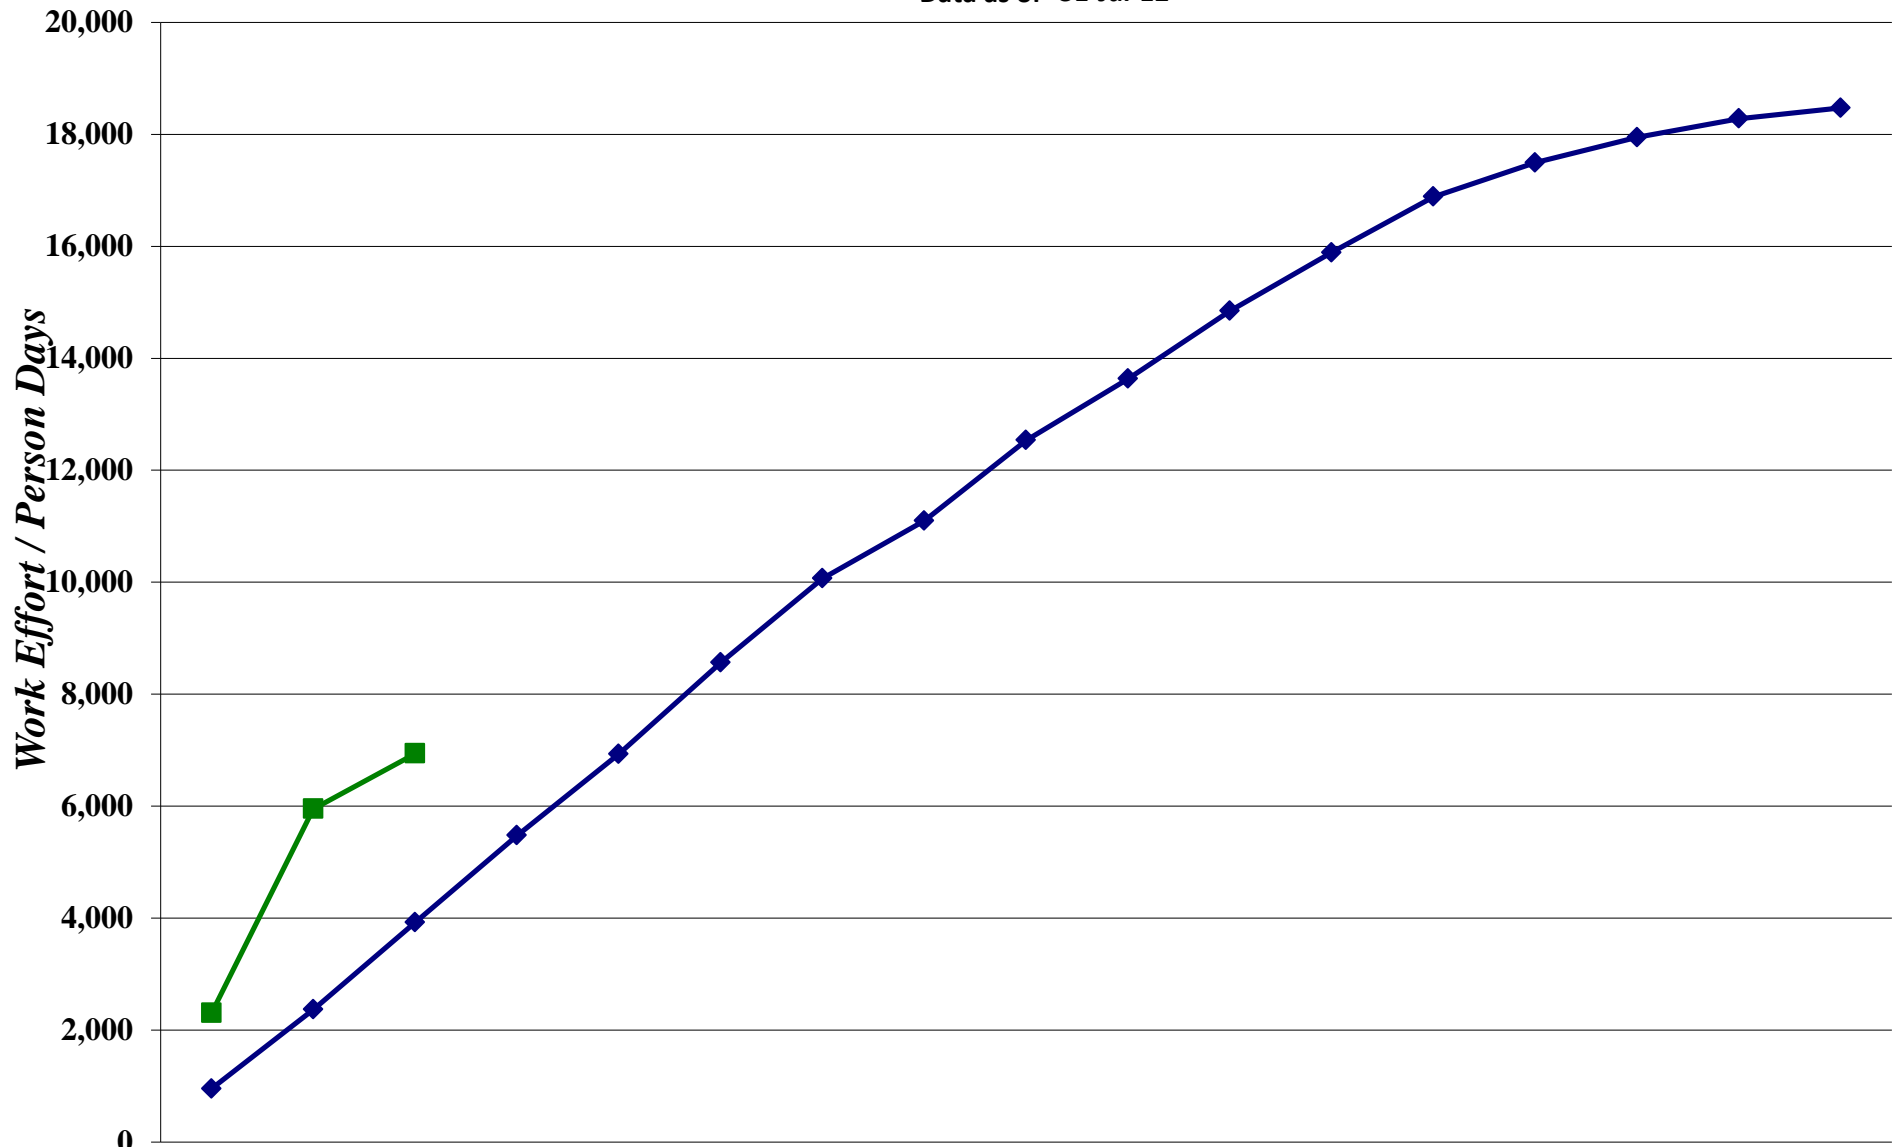

LSD Project Total EV Chart

Data as of 31-Jul-12

LSD 1.3 Accelerator EV Chart

Data as of 31-Jul-12

	May-12	Jun-12	Jul-12	Aug-12	Sep-12	Oct-12	Nov-12	Dec-12	Jan-13	Feb-13	Mar-13	Apr-13	May-13	Jun-13	Jul-13	Aug-13	Sep-13
BCWS	950	2,364	3,923	5,476	6,930	8,563	10,064	11,099	12,536	13,633	14,845	15,887	16,885	17,495	17,946	18,279	18,471
BCWP	2,302	5,949	6,939														

LSD 1.3.1 Cryomodules EV Chart

Data as of 31-Jul-12

	May-12	Jun-12	Jul-12	Aug-12	Sep-12	Oct-12	Nov-12	Dec-12	Jan-13	Feb-13	Mar-13	Apr-13	May-13	Jun-13	Jul-13	Aug-13	Sep-13
BCWS	26	125	209	216	227	235	236	245	306	361	426	501	616	677	737	756	756
BCWP	109	187	209														

Data as of 31-Jul-12

	May-12	Jun-12	Jul-12	Aug-12	Sep-12	Oct-12	Nov-12	Dec-12	Jan-13	Feb-13	Mar-13	Apr-13	May-13	Jun-13	Jul-13	Aug-13	Sep-13
BCWS	419	660	1,005	1,271	1,406	1,704	1,986	2,145	2,382	2,596	2,792	3,002	3,219	3,328	3,401	3,493	3,537
BCWP	166	225	327														