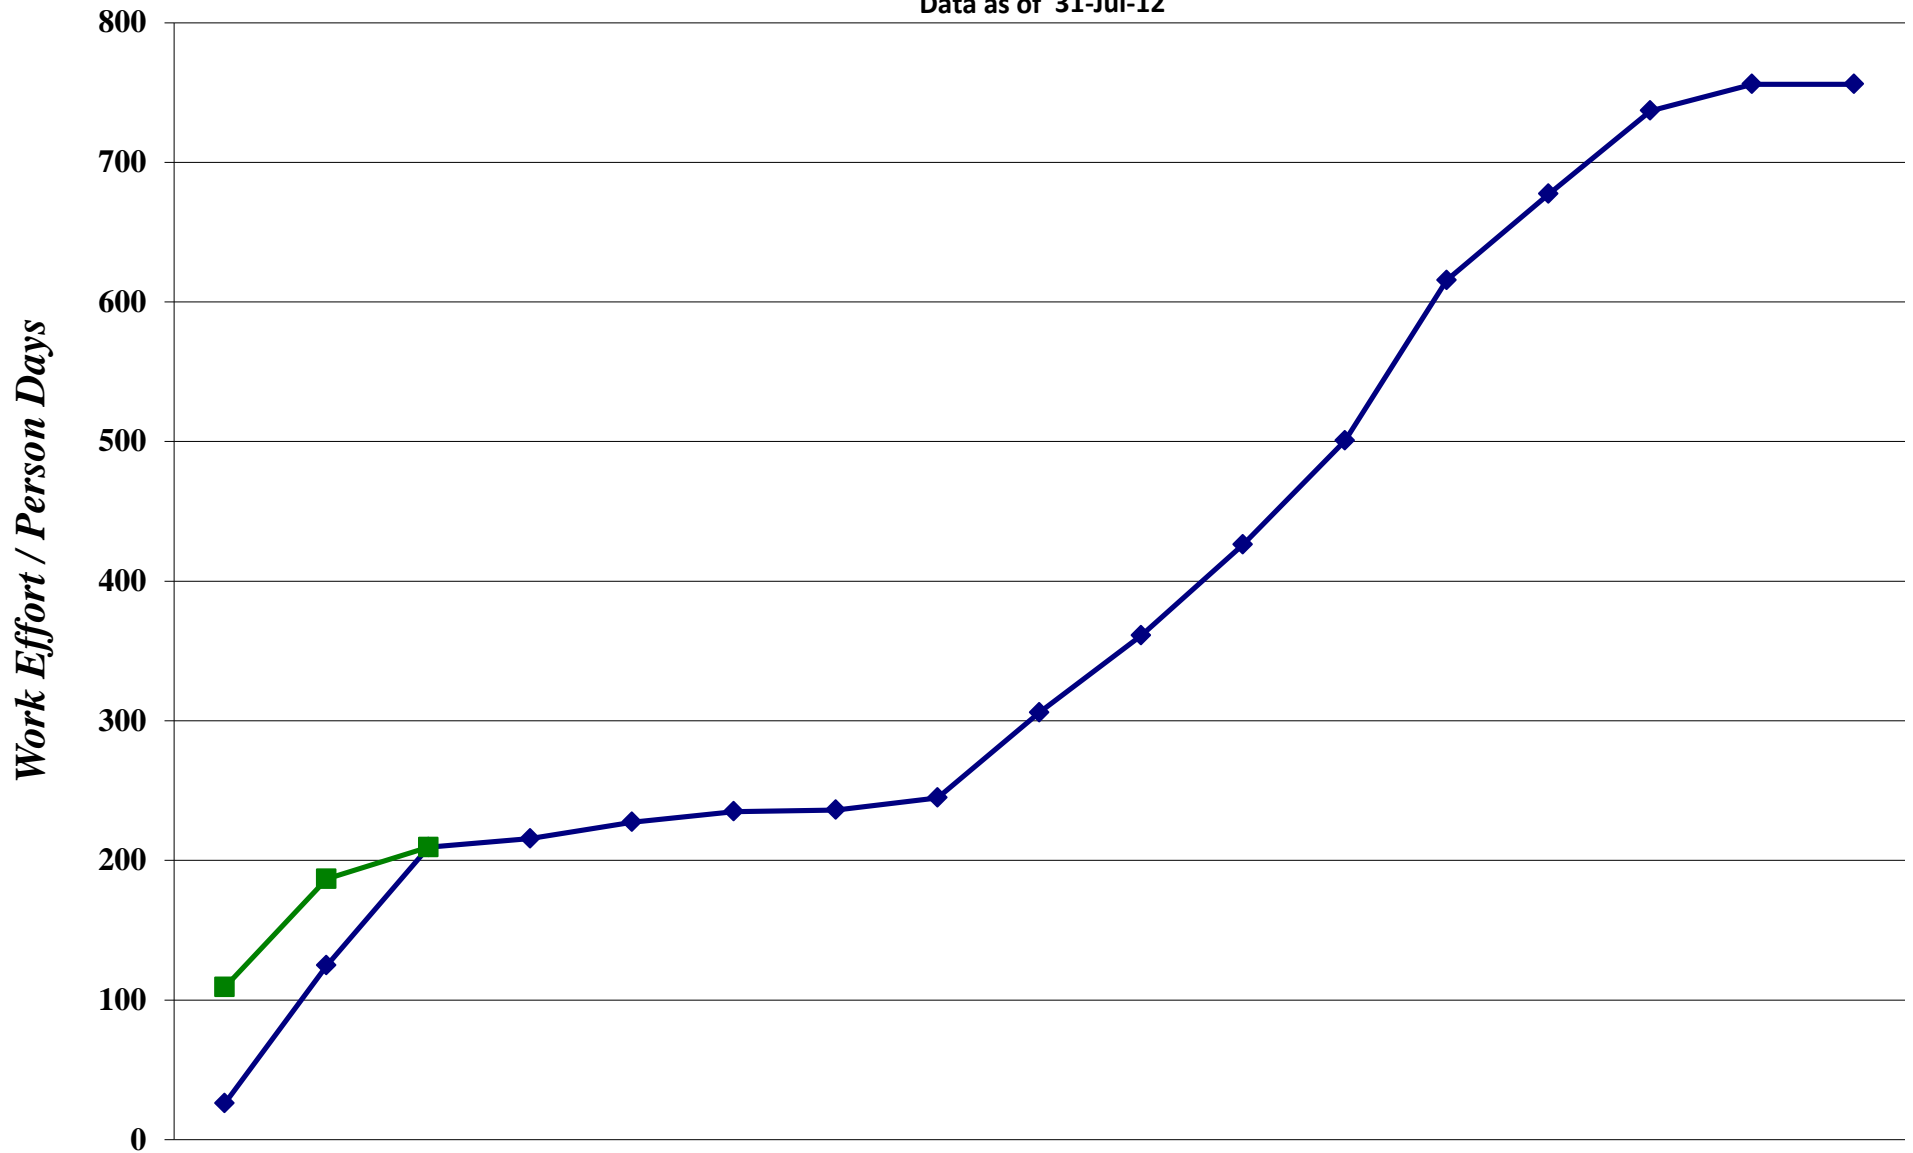

LSD Project Total EV Chart

Data as of 31-Jul-12

LSD 1.3 Accelerator EV Chart

Data as of 31-Jul-12

	May-12	Jun-12	Jul-12	Aug-12	Sep-12	Oct-12	Nov-12	Dec-12	Jan-13	Feb-13	Mar-13	Apr-13	May-13	Jun-13	Jul-13	Aug-13	Sep-13
BCWS	950	2,364	3,923	5,476	6,930	8,563	10,064	11,099	12,536	13,633	14,845	15,887	16,885	17,495	17,946	18,279	18,471
BCWP	2,302	5,949	6,939														

LSD 1.3.1 Cryomodules EV Chart

Data as of 31-Jul-12

	May-12	Jun-12	Jul-12	Aug-12	Sep-12	Oct-12	Nov-12	Dec-12	Jan-13	Feb-13	Mar-13	Apr-13	May-13	Jun-13	Jul-13	Aug-13	Sep-13
BCWS	26	125	209	216	227	235	236	245	306	361	426	501	616	677	737	756	756
BCWP	109	187	209														

Data as of 31-Jul-12

	May-12	Jun-12	Jul-12	Aug-12	Sep-12	Oct-12	Nov-12	Dec-12	Jan-13	Feb-13	Mar-13	Apr-13	May-13	Jun-13	Jul-13	Aug-13	Sep-13
BCWS	419	660	1,005	1,271	1,406	1,704	1,986	2,145	2,382	2,596	2,792	3,002	3,219	3,328	3,401	3,493	3,537
BCWP	166	225	327														