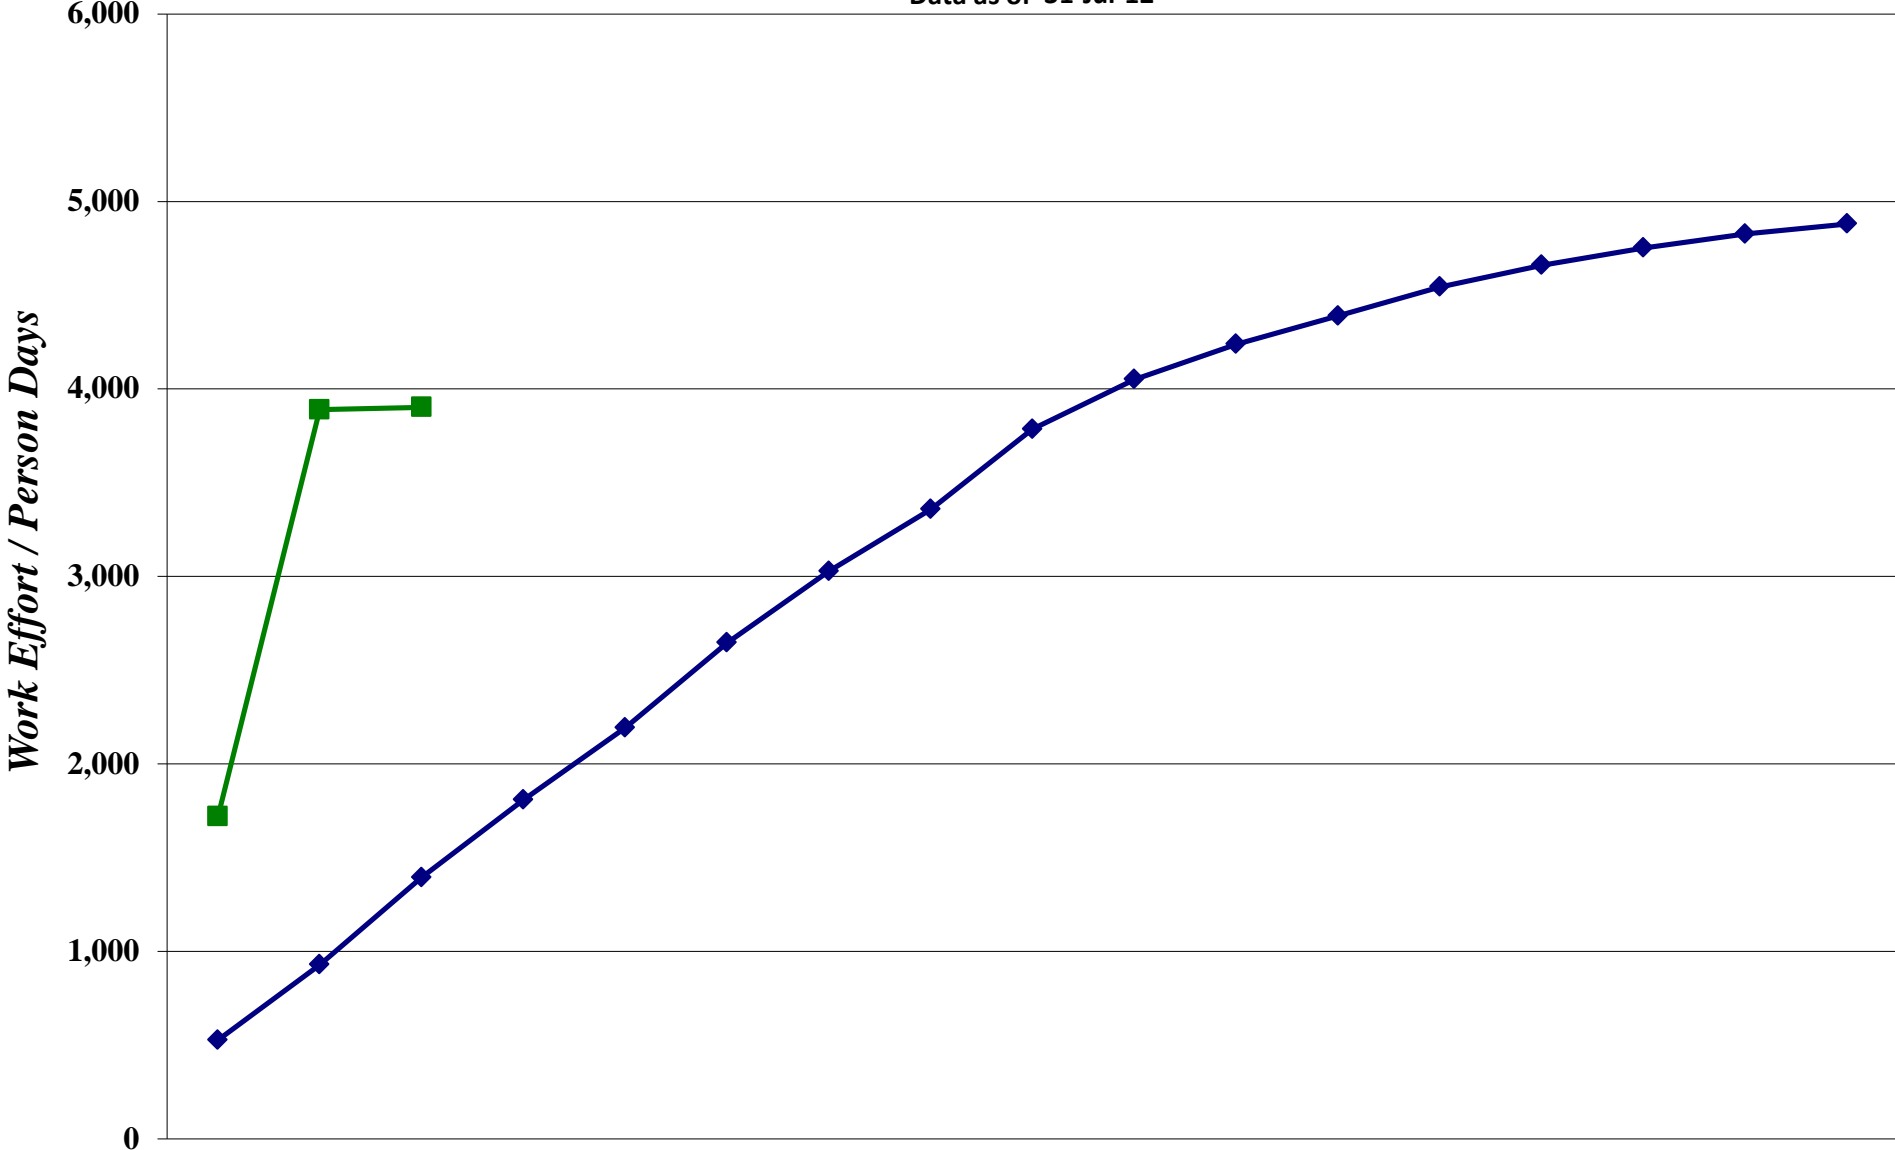

LSD 1.3.2 Power Systems EV Chart

Data as of 31-Jul-12