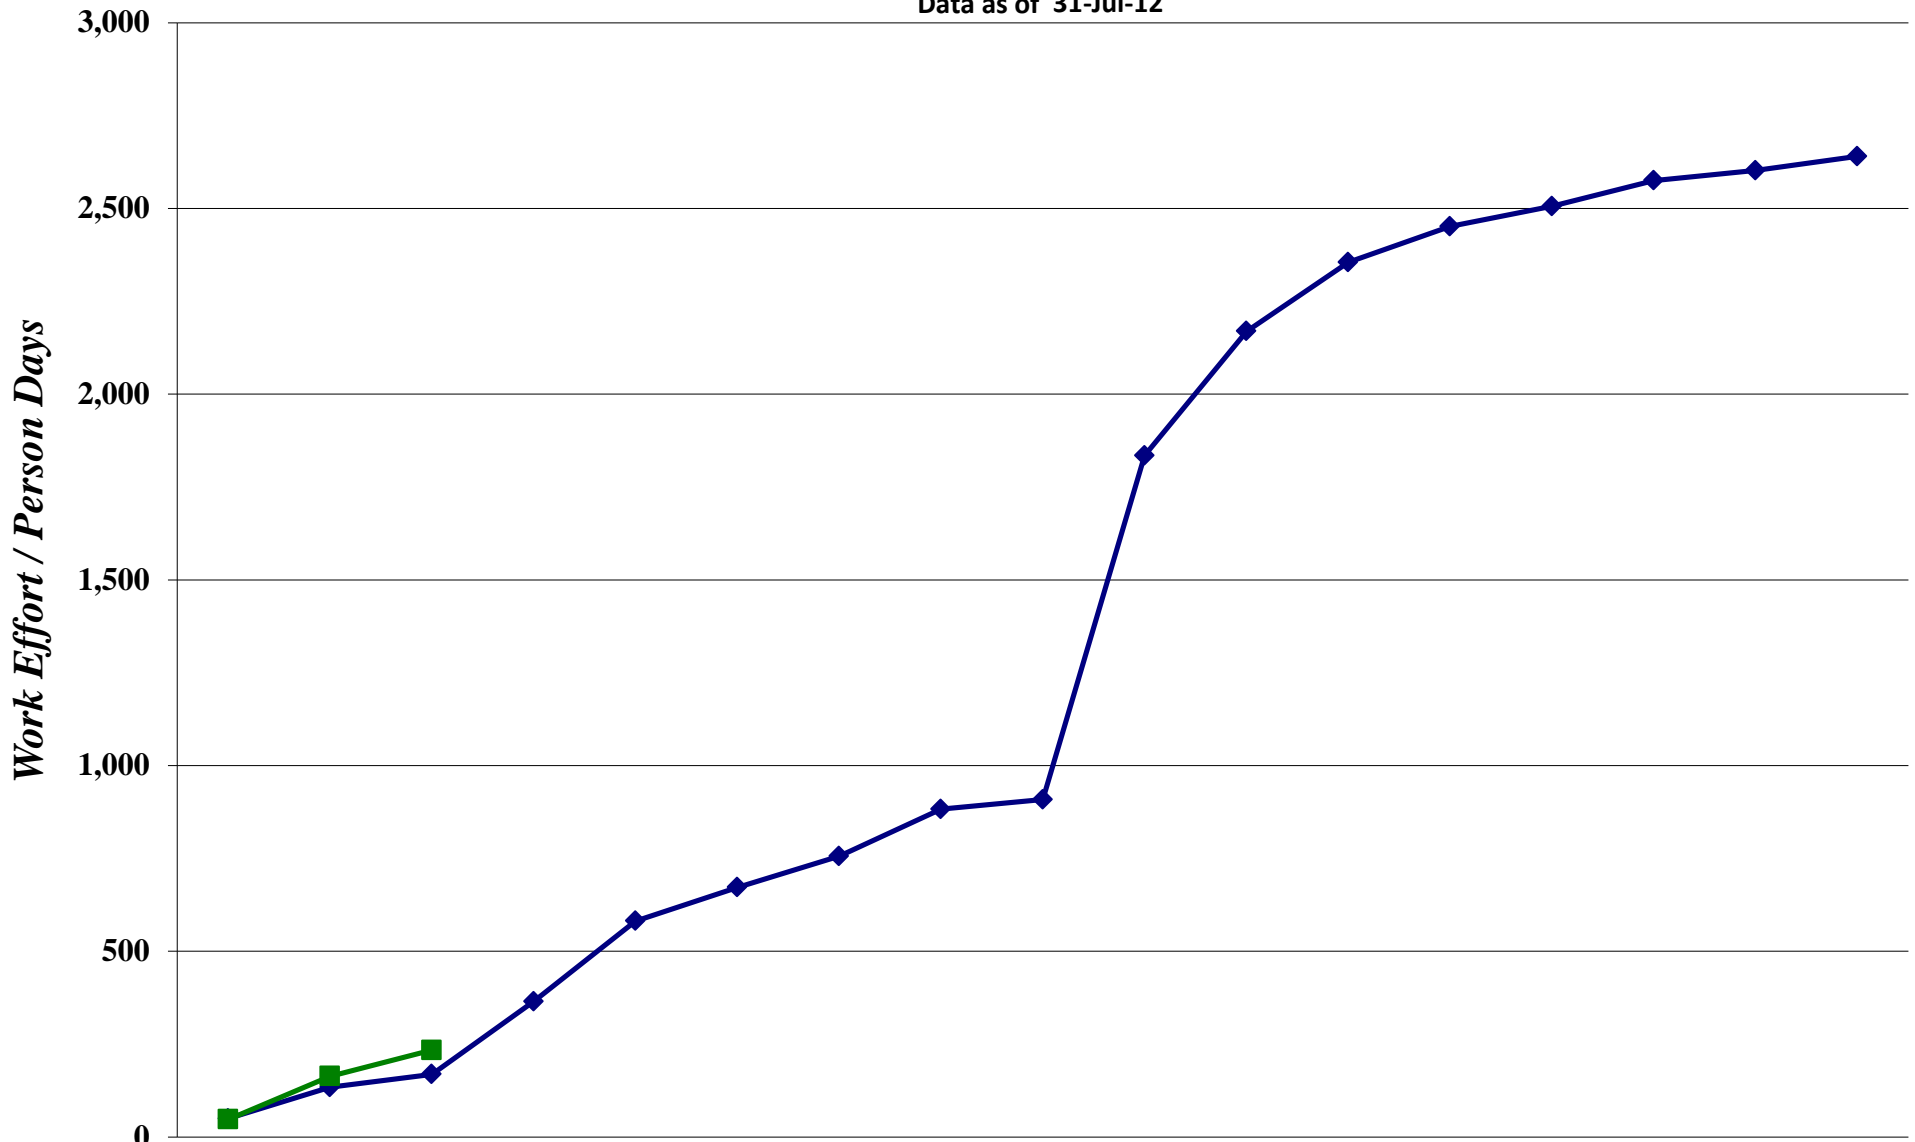

LSD 1.23 Accelerator Maintenance and Upgrade EV Chart

Data as of 31-Jul-12

	May-12	Jun-12	Jul-12	Aug-12	Sep-12	Oct-12	Nov-12	Dec-12	Jan-13	Feb-13	Mar-13	Apr-13	May-13	Jun-13	Jul-13	Aug-13	Sep-13
BCWS	50	134	169	365	582	672	756	882	908	1,834	2,169	2,355	2,452	2,506	2,575	2,602	2,640
BCWP	47	163	234