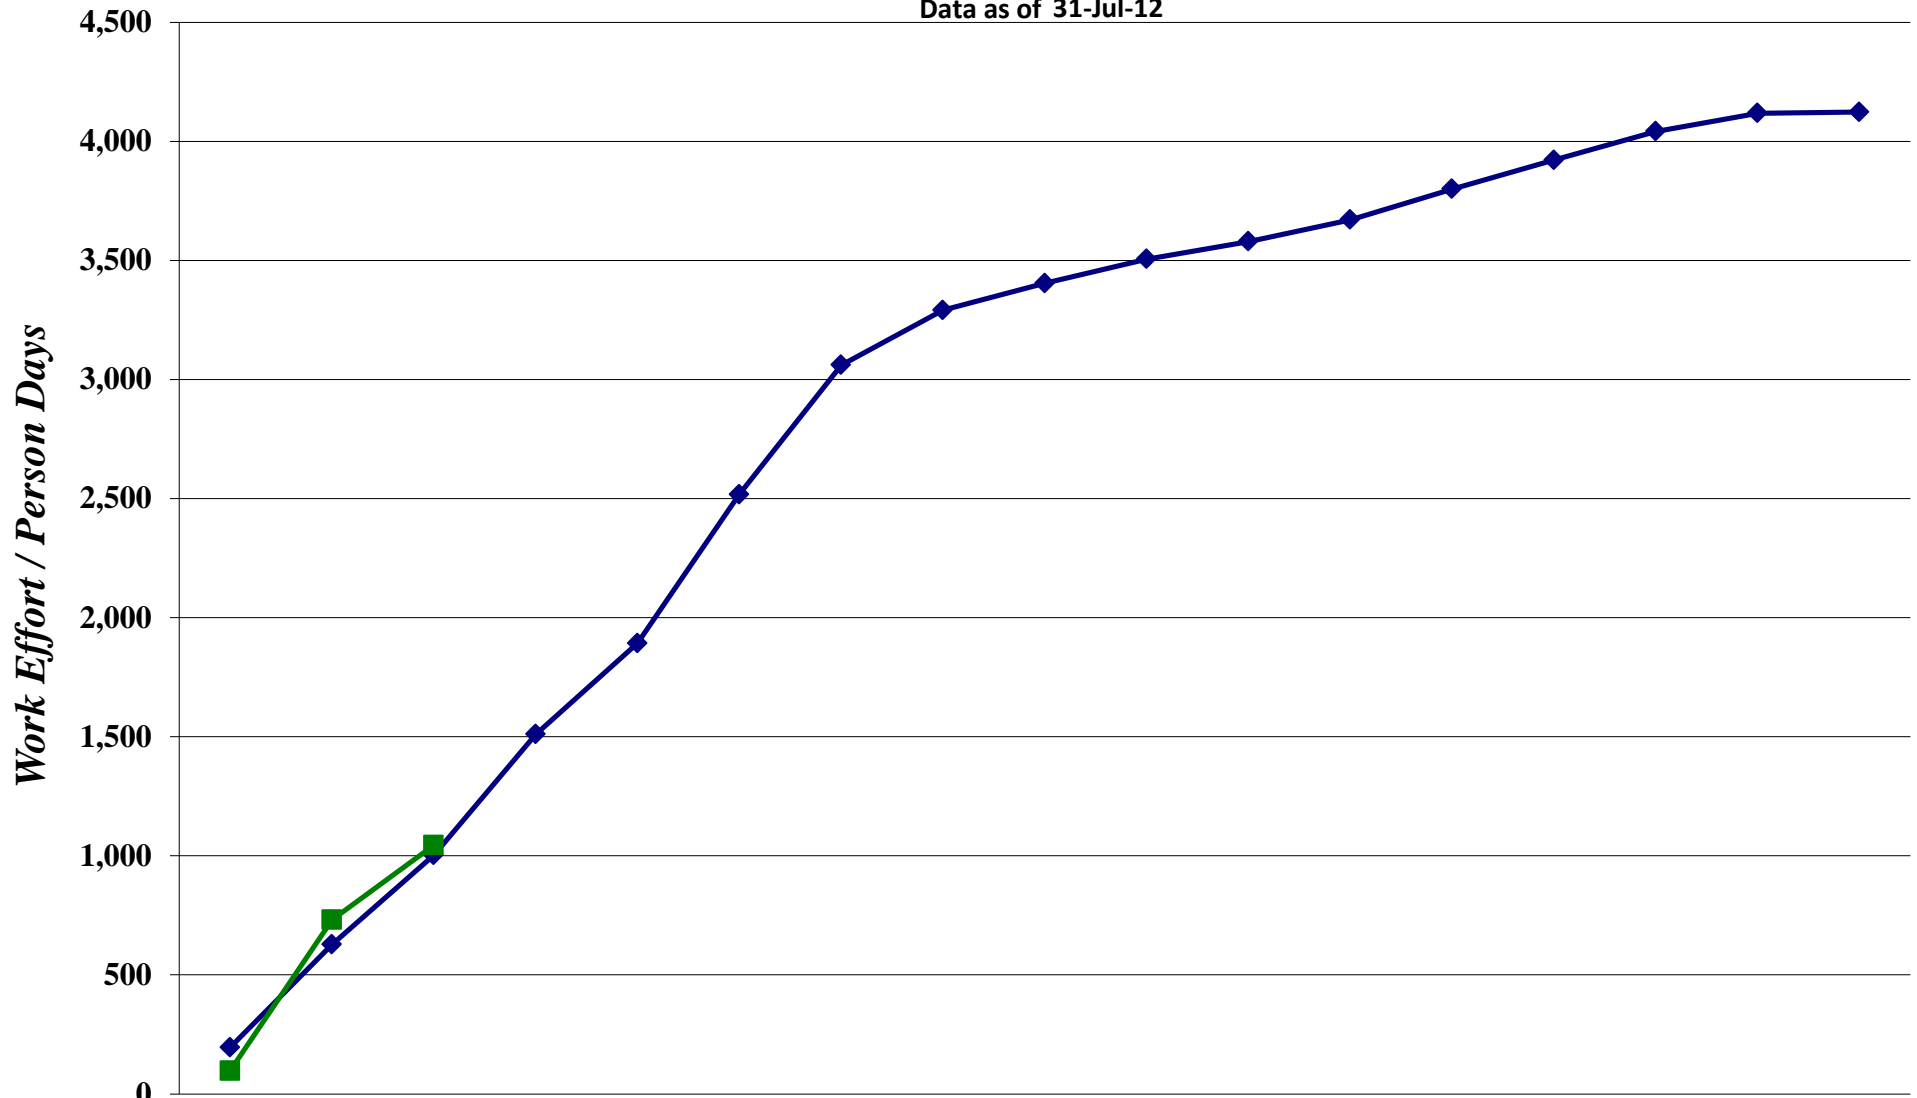

Data as of 31-Jul-12

	May-12	Jun-12	Jul-12	Aug-12	Sep-12	Oct-12	Nov-12	Dec-12	Jan-13	Feb-13	Mar-13	Apr-13	May-13	Jun-13	Jul-13	Aug-13	Sep-13
BCWS	419	660	1,005	1,271	1,406	1,704	1,986	2,145	2,382	2,596	2,792	3,002	3,219	3,328	3,401	3,493	3,537
BCWP	166	225	327														

LSD 1.23 Accelerator Maintenance and Upgrade EV Chart

Data as of 31-Jul-12

	May-12	Jun-12	Jul-12	Aug-12	Sep-12	Oct-12	Nov-12	Dec-12	Jan-13	Feb-13	Mar-13	Apr-13	May-13	Jun-13	Jul-13	Aug-13	Sep-13
BCWS	50	134	169	365	582	672	756	882	908	1,834	2,169	2,355	2,452	2,506	2,575	2,602	2,640
BCWP	47	163	234														

LSD 1.24 Halls A, B, C Maintenance Activities EV Chart

Data as of 31-Jul-12

	May-12	Jun-12	Jul-12	Aug-12	Sep-12	Oct-12	Nov-12	Dec-12	Jan-13	Feb-13	Mar-13	Apr-13	May-13	Jun-13	Jul-13	Aug-13	Sep-13
BCWS	195	628	1,003	1,510	1,892	2,517	3,061	3,292	3,404	3,506	3,580	3,671	3,800	3,922	4,042	4,119	4,124
BCWP	97	732	1,045														