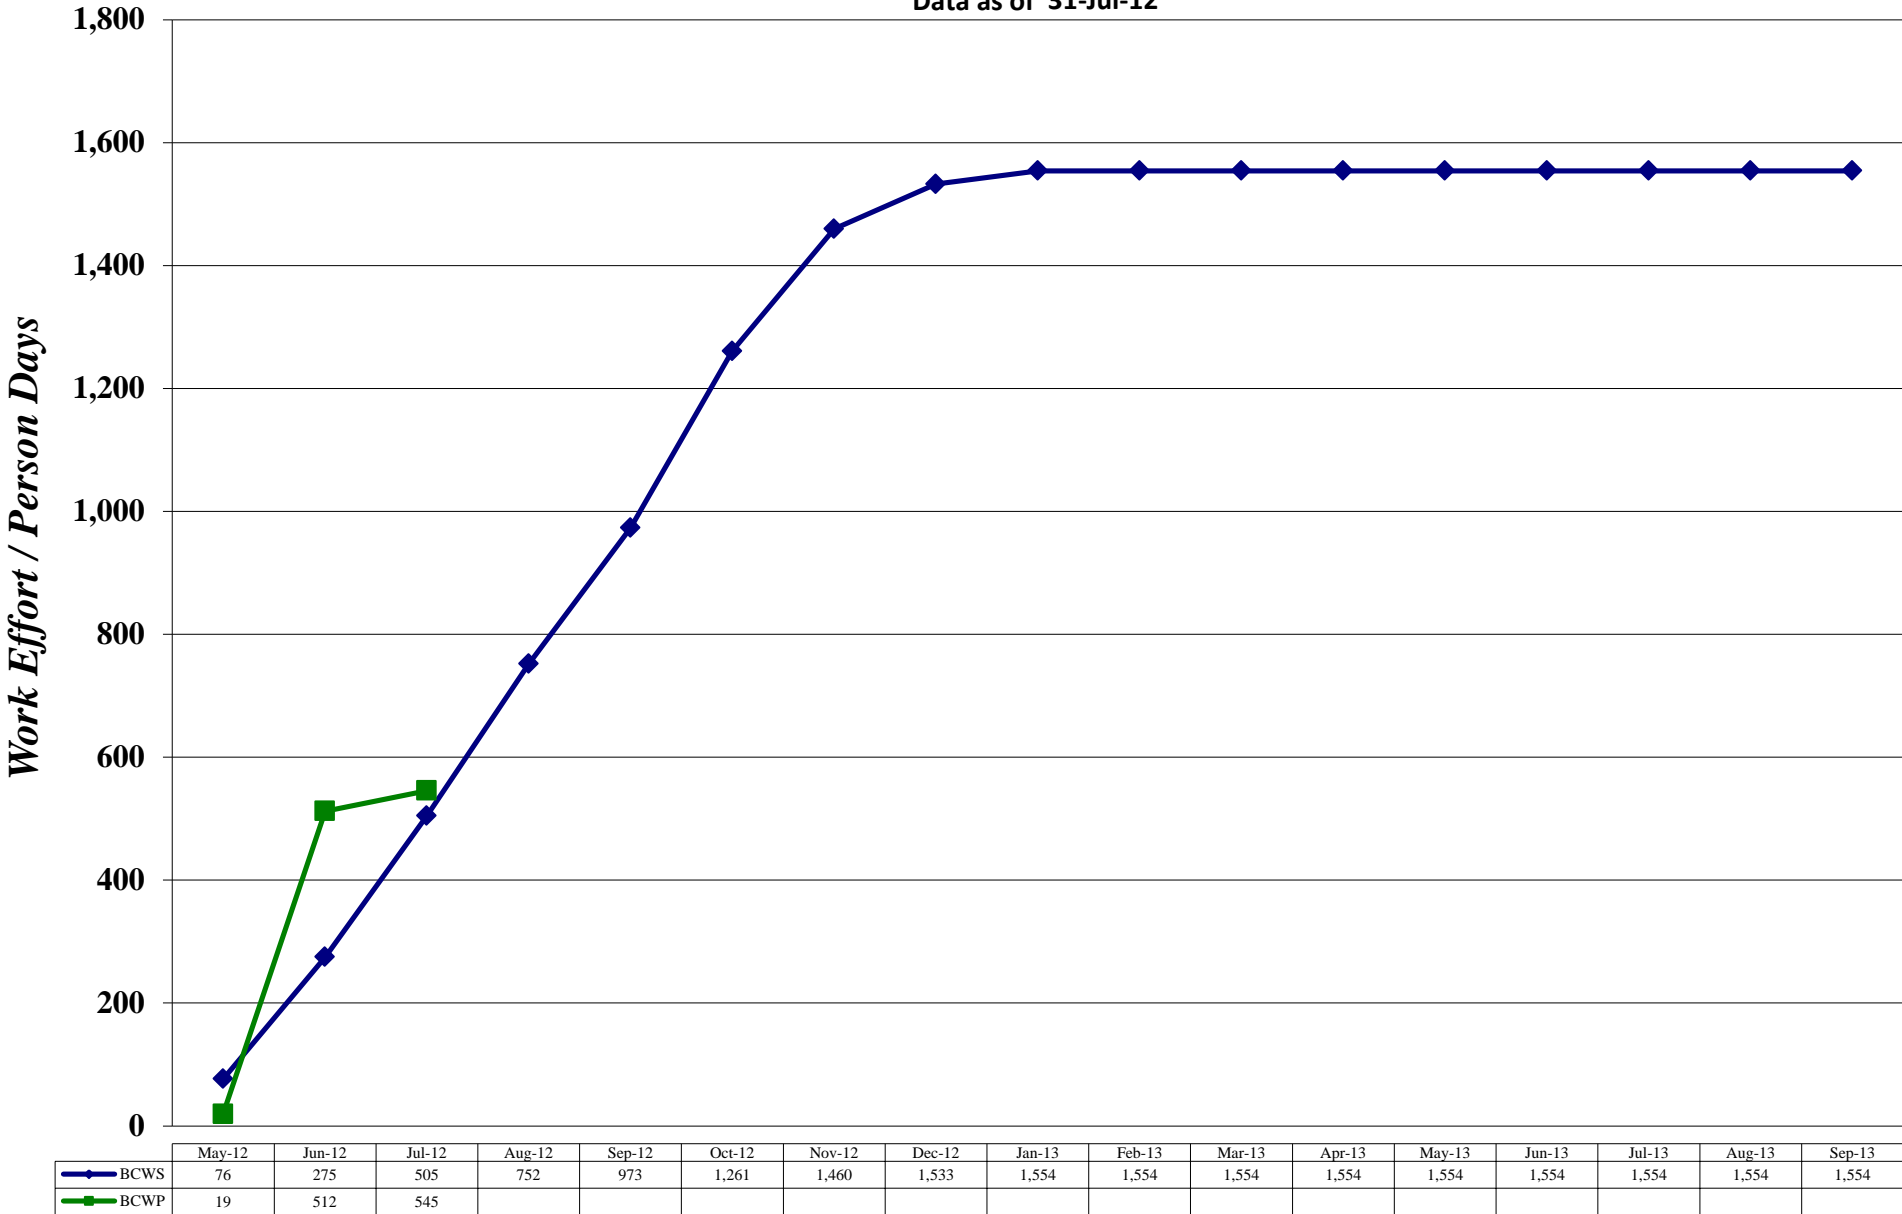

Data as of 31-Jul-12

	May-12	Jun-12	Jul-12	Aug-12	Sep-12	Oct-12	Nov-12	Dec-12	Jan-13	Feb-13	Mar-13	Apr-13	May-13	Jun-13	Jul-13	Aug-13	Sep-13
BCWS	419	660	1,005	1,271	1,406	1,704	1,986	2,145	2,382	2,596	2,792	3,002	3,219	3,328	3,401	3,493	3,537
BCWP	166	225	327														

LSD 1.23 Accelerator Maintenance and Upgrade EV Chart

Data as of 31-Jul-12

	May-12	Jun-12	Jul-12	Aug-12	Sep-12	Oct-12	Nov-12	Dec-12	Jan-13	Feb-13	Mar-13	Apr-13	May-13	Jun-13	Jul-13	Aug-13	Sep-13
BCWS	50	134	169	365	582	672	756	882	908	1,834	2,169	2,355	2,452	2,506	2,575	2,602	2,640
BCWP	47	163	234														

LSD 1.24 Halls A, B, C Maintenance Activities EV Chart

Data as of 31-Jul-12

	May-12	Jun-12	Jul-12	Aug-12	Sep-12	Oct-12	Nov-12	Dec-12	Jan-13	Feb-13	Mar-13	Apr-13	May-13	Jun-13	Jul-13	Aug-13	Sep-13
BCWS	195	628	1,003	1,510	1,892	2,517	3,061	3,292	3,404	3,506	3,580	3,671	3,800	3,922	4,042	4,119	4,124
BCWP	97	732	1,045														

LSD 1.24.1 Hall A Maintenance and Upgrade EV Chart

Data as of 31-Jul-12

LSD 1.24.2 Hall B Maintenance and Upgrade EV Chart

Data as of 31-Jul-12

LSD 1.24.3 Hall C Maintenance and Upgrade EV Chart

Data as of 31-Jul-12